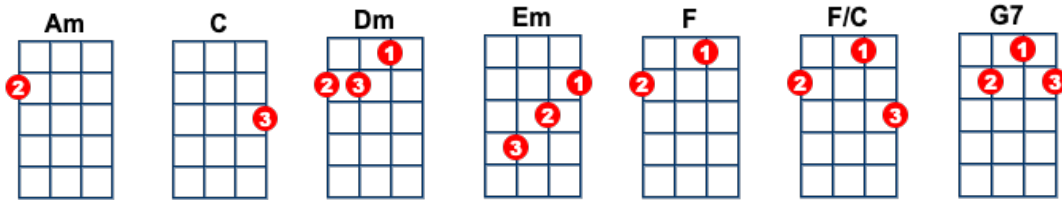

500 Miles - PPM

key: C. Sung by The Journeymen. <https://www.youtube.com/watch?v=9cgQJzJsM5U>

Intro: **[C] [Am] [Dm] [F/C] [Dm] [G7] [C]**

Verse 1.

If you **[C]** miss the train I'm **[Am]** on
You will **[Dm]** know that I am **[F/C]** gone
You can **[Dm]** hear the whistle **[Em]** blow a **[F]** hundred **[G7]** miles
A hundred **[C]** miles a hundred **[Am]** miles
A hundred **[Dm]** miles a hundred **[F/C]** miles
You can **[Dm]** hear the **[Em]** whistle **[F]** blow a **[G7]** hundred **[C]** miles

Verse 2.

Lord I'm **[C]** one, lord I'm **[Am]** two
Lord I'm **[Dm]** three lord I'm **[F/C]** four
Lord I'm **[Dm]** five hundred **[Em]** miles **[F]** away from **[G7]** home
Away from **[C]** home, away from **[AM]** home
Away from **[Dm]** home, away from **[F/C]** home
Lord I'm **[Dm]** five **[Em]** hundred **[F]** miles a **[G7]** way from **[C]** home

Verse 3.

Not a **[C]** shirt on my **[Am]** back
Not a **[Dm]** penny to my **[F/C]** name
Lord I **[Dm]** can't go back **[Em]** home **[F]** this a **[G7]** way
This a **[C]** way, this a **[Am]** way
This a **[Dm]** way, this a **[F/C]** way
Lord I **[Dm]** can't **[Em]** go back **[F]** home **[G7]** this a **[C]** way